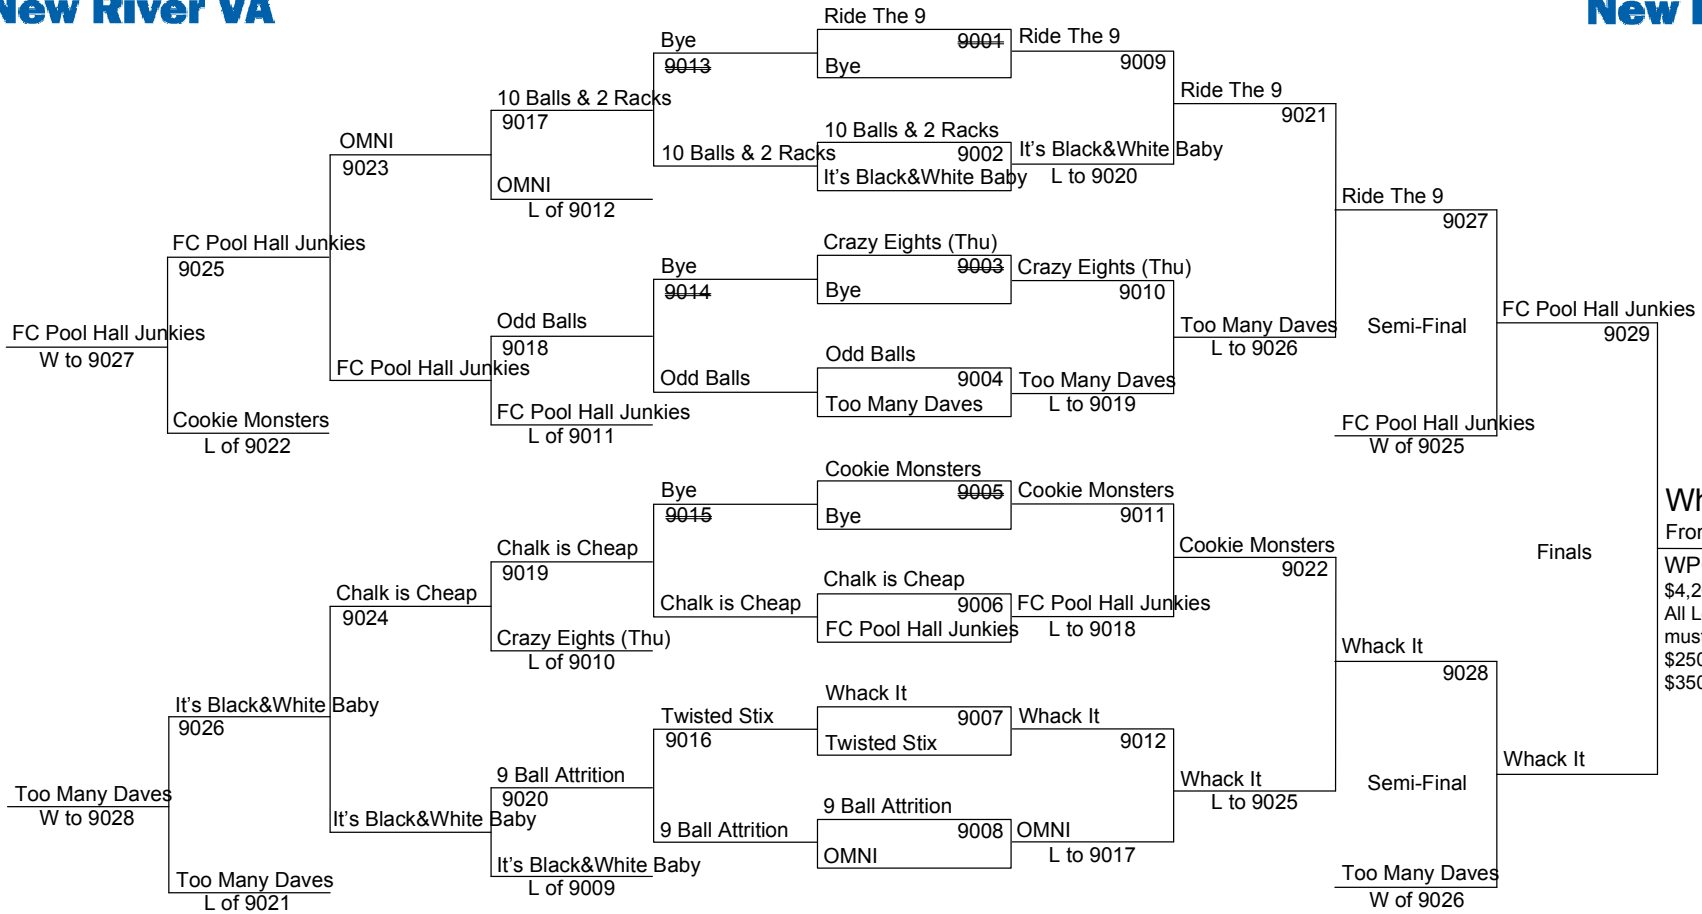

2018 9-Ball World Qualifier

Modified Single Elimination

June 1st-3rd at Bull and Bones

Whack It
 From Bull and Bones
 WPC Qualified Team
 \$4,200 Travel assistance.
 All League Travel Policies
 must be followed.
 \$250 WPC Entrance Fee
 \$350 Last place in Vegas.

In the semi-final round, a mini-match tiebreaker will occur if the team coming off the loser's side wins the first team match. Please see the mini-match tie breaker explanation for the details.